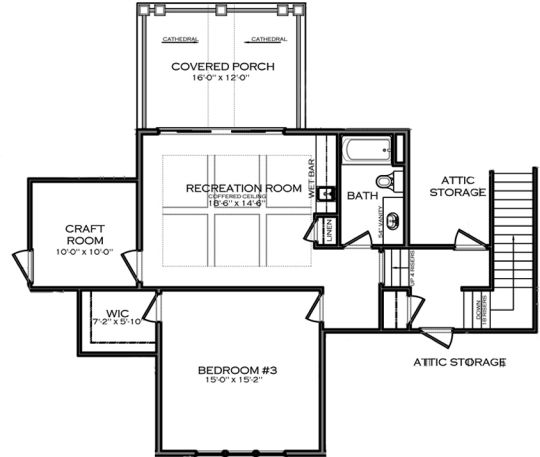

THE LOCUST VALLEY

3 BEDROOM | 3.5 BATHROOMS
3,886 SQ. FT.

Rear Elevation

Front Elevation

SCHIANO

—DEVELOPMENT—

THE HAMPTONS | THE GOLD COAST, NY | NORTH CAROLINA

WWW.SCHIANODEVELOPMENT.COM

| 631-774-6663

| JSCHIANO@SCHIANODEVELOPMENT.COM

THE LOCUST VALLEY

FIRST FLOOR

SECOND FLOOR

AREA CALCULATIONS	
FIRST FLOOR HEATED	2,951 SF
SECOND FLOOR HEATED	935 SF
BONUS ROOM	
TOTAL HEATED AREA	3,886 SF
GARAGE	687 SF
COVERED PORCH	592 SF