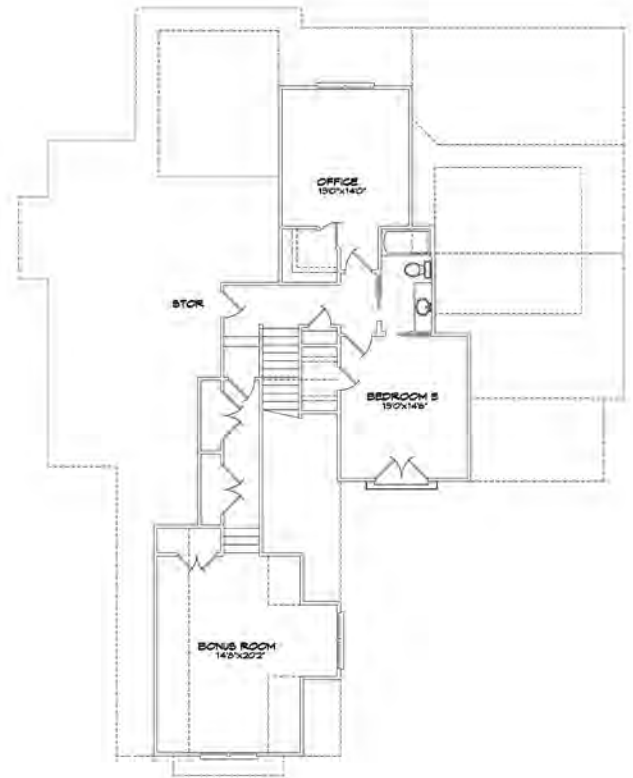

THE NISSEQUOGUE

4 BEDROOM | 3.5 BATHROOMS | BONUS ROOM
3,930 SQ. FT.

Rear Elevation

Front Elevation

SCHIANO

—DEVELOPMENT—

THE HAMPTONS | THE GOLD COAST, NY | NORTH CAROLINA

WWW.SCHIANODEVELOPMENT.COM

| 631-774-6663

| JSCHIANO@SCHIANODEVELOPMENT.COM

THE NISSEQUOGUE

FIRST FLOOR

SECOND FLOOR

AREA CALCULATIONS

FIRST FLOOR HEATED	2,786 SF
SECOND FLOOR HEATED	661 SF
BONUS ROOM HEATED	483 SF
TOTAL HEATED AREA	3,930 SF
GARAGE	568 SF
COVERED PORCH	109 SF